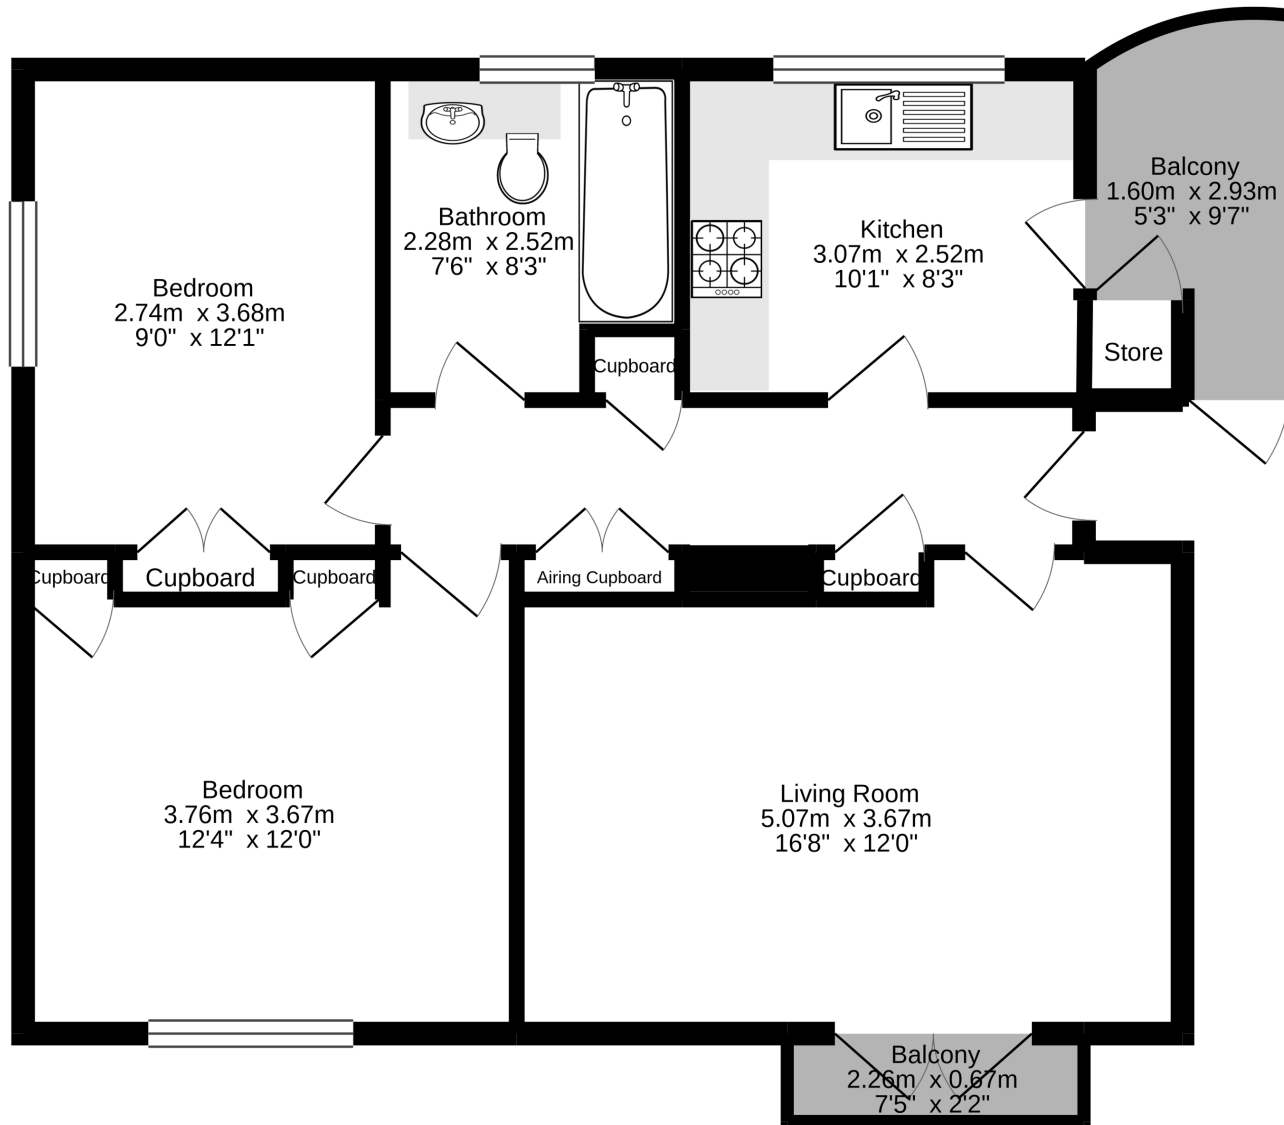

Ground Floor
62.4 sq.m. (671 sq.ft.) approx.

TOTAL FLOOR AREA : 62.4 sq.m. (671 sq.ft.) approx.

Made with Metropix ©2020